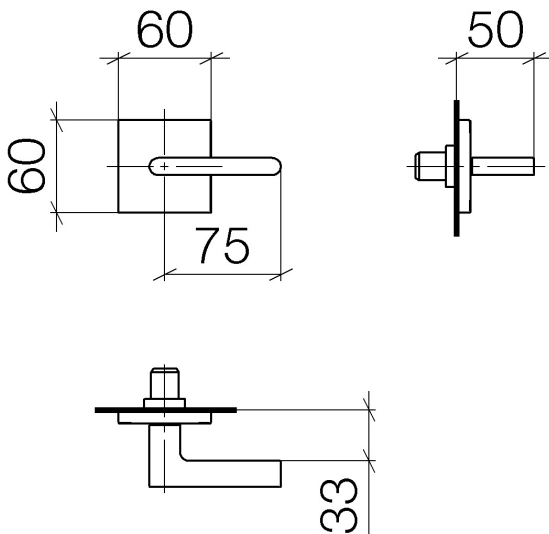

Shower - CL.1

Volume Control - polished chrome

Article number: 36 310 715-00

- Flange 2-3/8" x 2-3/8"
- (ADA)

polished chrome

Accessory is required for this item.

Discontinued items available to order until 30.06.2020

## Dimensional drawing

All dimensions in mm / inch = mm x 0,0394

Shower - CL.1  
Volume Control - polished chrome  
Article number: 36 310 715-00

### Flow rate chart

Shower - CL.1  
 Volume Control - polished chrome  
 Article number: 36 310 715-00

35 672 970-90 0010  
 Rough for volume control  
 counter-clockwise closing  
 3/4" -