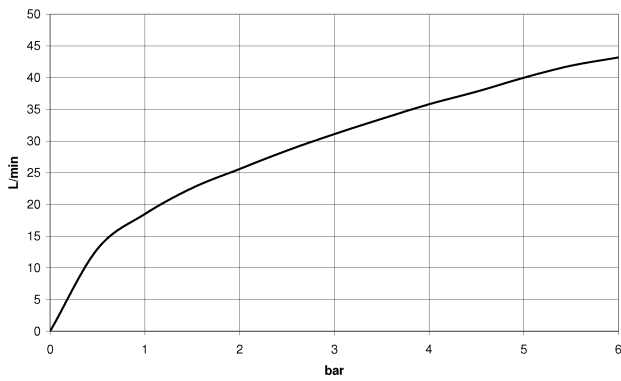

## Dimensional drawing

All dimensions in mm / inch = mm x 0,0394

Shower - CL.1  
Volume Control - polished chrome  
Article number: 36 310 715-00

### Flow rate chart

Shower - CL.1  
 Volume Control - polished chrome  
 Article number: 36 310 715-00